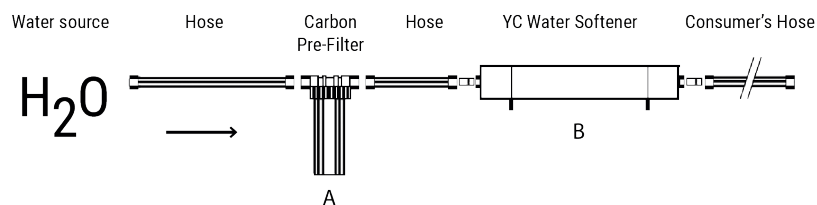

YACHT CLEAN

HOW TO USE:

The length of service between recharges will vary depending on water hardness and water pressure.

Please, note: the water produced by YC water softener is not drinkable!

Procedure:

Connect a long hose to the water source and the water filter (A)

Insert the carbon cartridge (A) into place - Connect the unit (A) to the YC water softener (B)

Attach the other end of YC Water softener (B) with the consume's hose.

Turn the water on and let it flow for a few minutes. YC water softener is now ready to use

MADE IN ITALY

Product for Yacht Clean

info@yachtclean.it

www.yachtclean.it