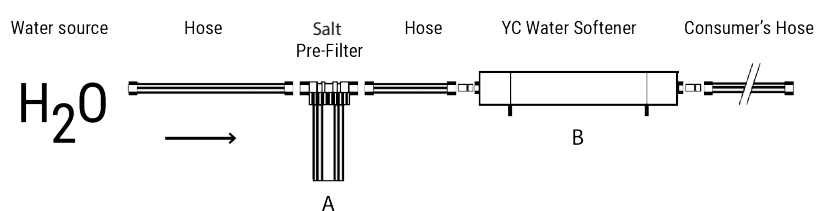

YACHT CLEAN

HOW TO REGENERATE:

The YC water softener system must be regenerated with rock salt.
This process can be done in approximately twenty minutes.

Procedure:

Unscrew and remove water filter (A)

Fill the cartridge with the necessary quantity of salt and screw it back

Open the input valve and let the water flows slowly about 5 or 10 minutes

Turn water off and wait few minutes

Turn water back on for 1 minute and repeat this 3 or 4 times.

Fully open the input valve to flush the unit and remove further residual salt brine

YC water softener is now ready to deliver water without calcium

MADE IN ITALY

Product for Yacht Clean

info@yachtclean.it

www.yachtclean.it